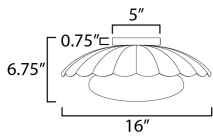

**MEASUREMENTS**

DIMENSION : 16" L x 16" W x 6.75" H  
 CANOPY : 5" W x 0.75" H x 5" L  
 HANGING WEIGHT : 4.9 lb

**LAMPING**

INPUT VOLTAGE : 120V  
 BULB : 1 x 60W Incandescent E26 Medium , 60W Total  
 BULB INCLUDED : (Not Included)  
 DIMMABLE : Y