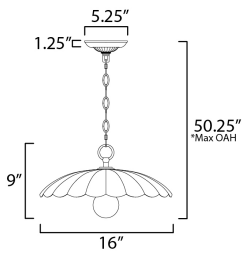

**MEASUREMENTS**

DIMENSION : 16" L x 16" W x 9" H  
 MAX OAH : 50.25" OAH  
 CANOPY : 5.25" W x 1.25" H x 5.25" L  
 HANGING WEIGHT : 3.4 lb

**LAMPING**

INPUT VOLTAGE : 120V  
 BULB : 1 x 60W Incandescent E26 Medium , 60W Total  
 BULB INCLUDED : (Not Included)  
 DIMMABLE : Y