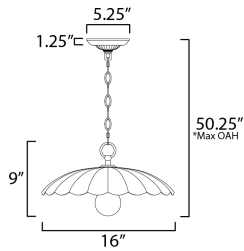

MEASUREMENTS

DIMENSION : 16" L x 16" W x 9" H
 MAX OAH : 50.25" OAH
 CANOPY : 5.25" W x 1.25" H x 5.25" L
 HANGING WEIGHT : 3.4 lb

LAMPING

INPUT VOLTAGE : 120V
 BULB : 1 x 60W Incandescent E26 Medium , 60W Total
 BULB INCLUDED : (Not Included)
 DIMMABLE : Y