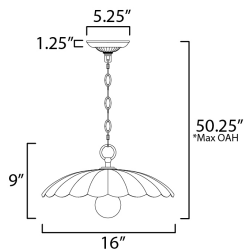

MEASUREMENTS

DIMENSION : 16" L x 16" W x 9" H
 MAX OAH : 50.25" OAH
 CANOPY : 5.25" W x 1.25" H x 5.25" L
 HANGING WEIGHT : 3.4 lb

LAMPING

INPUT VOLTAGE : 120V
 BULB : 1 x 60W Incandescent E26 Medium , 60W Total
 BULB INCLUDED : (Not Included)
 DIMMABLE : Y