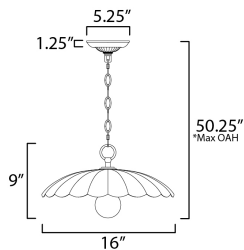

**MEASUREMENTS**

DIMENSION : 16" L x 16" W x 9" H  
 MAX OAH : 50.25" OAH  
 CANOPY : 5.25" W x 1.25" H x 5.25" L  
 HANGING WEIGHT : 3.4 lb

**LAMPING**

INPUT VOLTAGE : 120V  
 BULB : 1 x 60W Incandescent E26 Medium , 60W Total  
 BULB INCLUDED : (Not Included)  
 DIMMABLE : Y