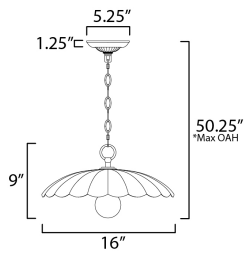

MEASUREMENTS

DIMENSION : 16" L x 16" W x 9" H
 MAX OAH : 50.25" OAH
 CANOPY : 5.25" W x 1.25" H x 5.25" L
 HANGING WEIGHT : 3.4 lb

LAMPING

INPUT VOLTAGE : 120V
 BULB : 1 x 60W Incandescent E26 Medium , 60W Total
 BULB INCLUDED : (Not Included)
 DIMMABLE : Y