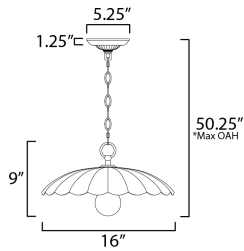

**MEASUREMENTS**

DIMENSION : 16" L x 16" W x 9" H  
 MAX OAH : 50.25" OAH  
 CANOPY : 5.25" W x 1.25" H x 5.25" L  
 HANGING WEIGHT : 3.4 lb

**LAMPING**

INPUT VOLTAGE : 120V  
 BULB : 1 x 60W Incandescent E26 Medium , 60W Total  
 BULB INCLUDED : (Not Included)  
 DIMMABLE : Y