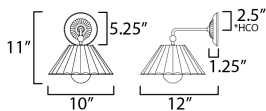

MEASUREMENTS

DIMENSION : 10" W x 11" H x 12" Ext
MAX OAH : 5.25" W x 5.25" H
HANGING WEIGHT : 3.2 lb

LAMPING

INPUT VOLTAGE : 120V
BULB : 1 x 60W Incandescent E26 Medium , 60W Total
BULB INCLUDED : (Not Included)
DIMMABLE : Y
LIGHTING_DIRECTION : Down

FINISHES OPTION

- Black / Gold Leaf (BKGL)
- Dark Grey / Gold Leaf (DGGL)
- Matte White / Gold Leaf (MWGL)

MATERIAL

Steel

RATINGS

cETLus
Damp Location

ADDITIONAL

INSTALL UP/DOWN: Up
OPERATING TEMPERATURE:
-20°C (-4°F), 40°C (104°F)

Always consult a qualified electrician before installing any lighting product.