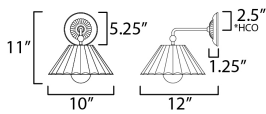

LAMPING

INPUT VOLTAGE : 120V
BULB : 1 x 60W Incandescent E26 Medium , 60W Total
BULB INCLUDED : (Not Included)
DIMMABLE : Y
LIGHTING_DIRECTION : Down