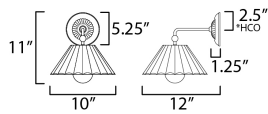

LAMPING

INPUT VOLTAGE : 120V
BULB : 1 x 60W Incandescent E26 Medium , 60W Total
BULB INCLUDED : (Not Included)
DIMMABLE : Y
LIGHTING_DIRECTION : Down