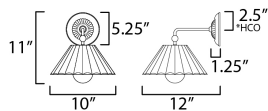

LAMPING

INPUT VOLTAGE : 120V
BULB : 1 x 60W Incandescent E26 Medium , 60W Total
BULB INCLUDED : (Not Included)
DIMMABLE : Y
LIGHTING_DIRECTION : Down