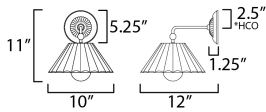

LAMPING

INPUT VOLTAGE : 120V
BULB : 1 x 60W Incandescent E26 Medium , 60W Total
BULB INCLUDED : (Not Included)
DIMMABLE : Y
LIGHTING_DIRECTION : Down