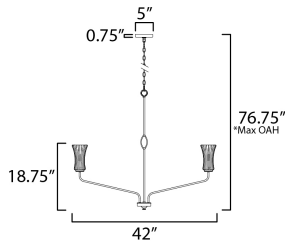

PRODUCT DESCRIPTION

Incorporating classical elements throughout, this collection delivers a refreshingly transitional design aesthetic. An open wrought-iron break at the chandelier's stem supports upward curving round tubes that terminate at Clear Ribbed glass shades. Finished in a Natural Aged Brass finish, the collection complements a variety of design aesthetics.

*max overall height

MEASUREMENTS

- DIMENSION : 42" L x 42" W x 18.75" H
- MAX OAH : 76.75" OAH
- CANOPY : 5" W x 0.75" H x 5" L
- HANGING WEIGHT : 12.1 lb

LAMPING

- INPUT VOLTAGE : 120V
- BULB : 8 x 60W Incandescent E12 Candelabra , 480W Total
- BULB INCLUDED : (Not Included)
- DIMMABLE : Y