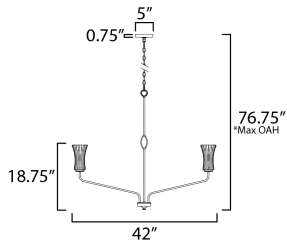

PRODUCT DESCRIPTION

Incorporating classical elements throughout, this collection delivers a refreshingly transitional design aesthetic. An open wrought-iron break at the chandelier's stem supports upward curving round tubes that terminate at Clear Ribbed glass shades. Finished in a Natural Aged Brass finish, the collection complements a variety of design aesthetics.

*max overall height

MEASUREMENTS

- DIMENSION : 42" L x 42" W x 18.75" H
- MAX OAH : 76.75" OAH
- CANOPY : 5" W x 0.75" H x 5" L
- HANGING WEIGHT : 12.1 lb

LAMPING

- INPUT VOLTAGE : 120V
- BULB : 8 x 60W Incandescent E12 Candelabra , 480W Total
- BULB INCLUDED : (Not Included)
- DIMMABLE : Y