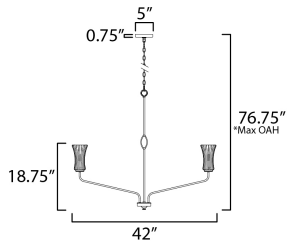

PRODUCT DESCRIPTION

Incorporating classical elements throughout, this collection delivers a refreshingly transitional design aesthetic. An open wrought-iron break at the chandelier's stem supports upward curving round tubes that terminate at Clear Ribbed glass shades. Finished in a Natural Aged Brass finish, the collection complements a variety of design aesthetics.

MEASUREMENTS

DIMENSION : 42" L x 42" W x 18.75" H
 MAX OAH : 76.75" OAH
 CANOPY : 5" W x 0.75" H x 5" L
 HANGING WEIGHT : 12.1 lb

LAMPING

INPUT VOLTAGE : 120V
 BULB : 8 x 60W Incandescent E12 Candelabra , 480W Total
 BULB INCLUDED : (Not Included)
 DIMMABLE : Y

*max overall height

FINISHES OPTION

 Natural Aged Brass (NAB)

GLASS

Clear Ribbed CR

MATERIAL

Steel, Glass

RATINGS