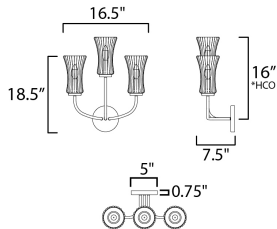

LAMPING

INPUT VOLTAGE : 120V
BULB : 3 x 60W Incandescent E12 Candelabra , 180W Total
BULB INCLUDED : (Not Included)
DIMMABLE : Y
LIGHTING_DIRECTION : Up/Down