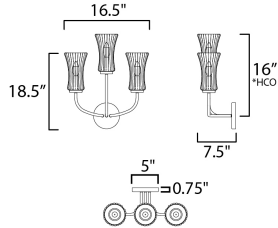

PRODUCT DESCRIPTION

Incorporating classical elements throughout, this collection delivers a refreshingly transitional design aesthetic. An open wrought-iron break at the chandelier's stem supports upward curving round tubes that terminate at Clear Ribbed glass shades. Finished in a Natural Aged Brass finish, the collection complements a variety of design aesthetics.