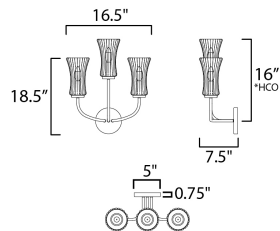

PRODUCT DESCRIPTION

Incorporating classical elements throughout, this collection delivers a refreshingly transitional design aesthetic. An open wrought-iron break at the chandelier's stem supports upward curving round tubes that terminate at Clear Ribbed glass shades. Finished in a Natural Aged Brass finish, the collection complements a variety of design aesthetics.