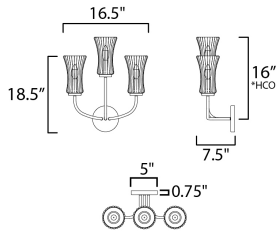

LAMPING

INPUT VOLTAGE : 120V
BULB : 3 x 60W Incandescent E12 Candelabra , 180W Total
BULB INCLUDED : (Not Included)
DIMMABLE : Y
LIGHTING_DIRECTION : Up/Down