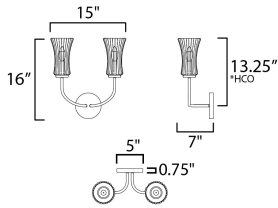

LAMPING

INPUT VOLTAGE : 120V
BULB : 2 x 60W Incandescent E12 Candelabra , 120W Total
BULB INCLUDED : (Not Included)
DIMMABLE : Y
LIGHTING_DIRECTION : Up/Down