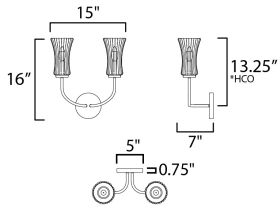

PRODUCT DESCRIPTION

Incorporating classical elements throughout, this collection delivers a refreshingly transitional design aesthetic. An open wrought-iron break at the chandelier's stem supports upward curving round tubes that terminate at Clear Ribbed glass shades. Finished in a Natural Aged Brass finish, the collection complements a variety of design aesthetics.