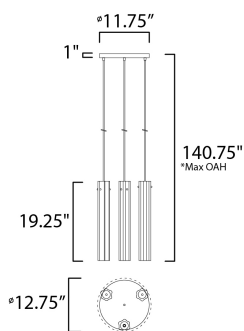

ADDITIONAL

SLOPE: 90
OPERATING TEMPERATURE:
-20°C (-4°F), 40°C (104°F)

MEASUREMENTS

DIMENSION : 12.75" L x 12.75" W x 19.25" H
 MAX OAH : 140.75" OAH
 CANOPY : 11.8" W x 1" H x 11.8" L
 HANGING WEIGHT : 16.06 lb