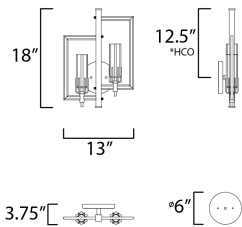

PRODUCT DESCRIPTION

Dramatic and opulent, light sources shine through exquisite Clear scalloped glass hurricane shades as they seemingly float on unique metal prongs finished in Antique Brass. The brass accents are contrasted with a Black frame configured in cascading pendant forms, classically tiered chandeliers and elongated individual pendants. The expansive variety of configurations present a configuration for all the interior spaces of a home, be it over dining tables or used in the entry, kitchen, or over the vanity. The collection also includes ADA wall sconces that are left and right oriented for symmetrical installations bedside or beside a mirror.