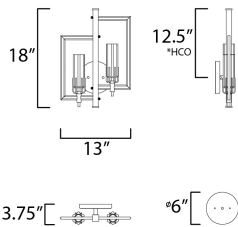

LAMPING

INPUT VOLTAGE : 120V
BULB : 2 x 60W Incandescent E12 Candelabra , 120W Total
BULB INCLUDED : (Not Included)
DIMMABLE : Yes
LIGHTING_DIRECTION : Up