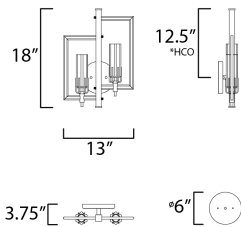

PRODUCT DESCRIPTION

Dramatic and opulent, light sources shine through exquisite Clear scalloped glass hurricane shades as they seemingly float on unique metal prongs finished in Antique Brass. The brass accents are contrasted with a Black frame configured in cascading pendant forms, classically tiered chandeliers and elongated individual pendants. The expansive variety of configurations present a configuration for all the interior spaces of a home, be it over dining tables or used in the entry, kitchen, or over the vanity. The collection also includes ADA wall sconces that are left and right oriented for symmetrical installations bedside or beside a mirror.