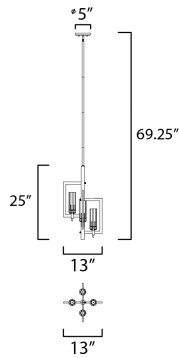

MEASUREMENTS

- DIMENSION : 13" L x 13" W x 25" H
- MAX OAH : 79" OAH
- CANOPY : 5" W x 0.75" H x 5" L
- HANGING WEIGHT : 9.02 lb

LAMPING

- INPUT VOLTAGE : 120V
- BULB : 4 x 60W Incandescent E12 Candelabra , 240W Total
- BULB INCLUDED : (Not Included)
- DIMMABLE :