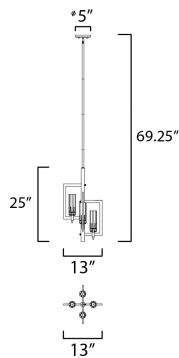

MEASUREMENTS

- DIMENSION : 13" L x 13" W x 25" H
- MAX OAH : 79" OAH
- CANOPY : 5" W x 0.75" H x 5" L
- HANGING WEIGHT : 9.02 lb

LAMPING

- INPUT VOLTAGE : 120V
- BULB : 4 x 60W Incandescent E12 Candelabra , 240W Total
- BULB INCLUDED : (Not Included)
- DIMMABLE :