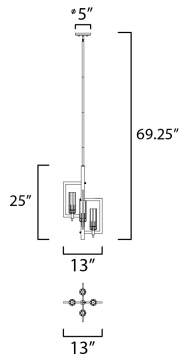

MEASUREMENTS

- DIMENSION : 13" L x 13" W x 25" H
- MAX OAH : 79" OAH
- CANOPY : 5" W x 0.75" H x 5" L
- HANGING WEIGHT : 9.02 lb

LAMPING

- INPUT VOLTAGE : 120V
- BULB : 4 x 60W Incandescent E12 Candelabra , 240W Total
- BULB INCLUDED : (Not Included)
- DIMMABLE :