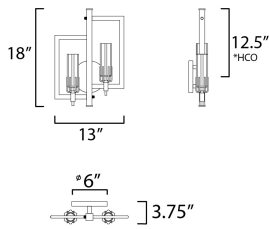

LAMPING

INPUT VOLTAGE : 120V
BULB : 2 x 60W Incandescent E12 Candelabra , 120W Total
BULB INCLUDED : (Not Included)
DIMMABLE : Y
LIGHTING_DIRECTION : Up