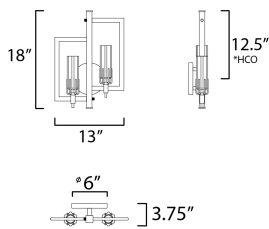

LAMPING

INPUT VOLTAGE : 120V
BULB : 2 x 60W Incandescent E12 Candelabra , 120W Total
BULB INCLUDED : (Not Included)
DIMMABLE : Y
LIGHTING_DIRECTION : Up