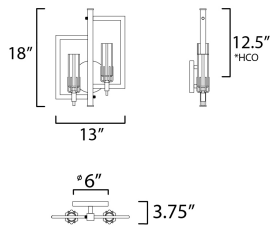

LAMPING

INPUT VOLTAGE : 120V
BULB : 2 x 60W Incandescent E12 Candelabra , 120W Total
BULB INCLUDED : (Not Included)
DIMMABLE : Y
LIGHTING_DIRECTION : Up