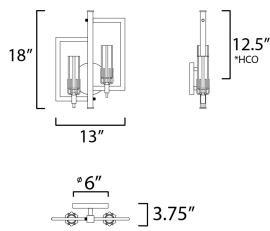

LAMPING

INPUT VOLTAGE : 120V
BULB : 2 x 60W Incandescent E12 Candelabra , 120W Total
BULB INCLUDED : (Not Included)
DIMMABLE : Y
LIGHTING_DIRECTION : Up