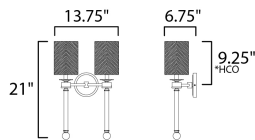

LAMPING

INPUT VOLTAGE : 120V
BULB : 2 x 60W Incandescent E12 Candelabra , 120W Total
BULB INCLUDED : (Not Included)
DIMMABLE : Y