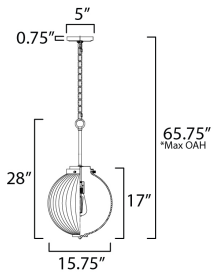

PRODUCT DESCRIPTION

Nostalgic spherical glass volumes with a ribbed pattern and a dipped flat bottom, this collection offers a retro and eclectic choice for pendants and sconces. Available in Oil Rubbed Bronze, Satin Brass, and Satin Nickel, these fixtures provide elegant illumination, adding distinctive style to common spaces.

*max overall height

MEASUREMENTS

DIMENSION : 15.75" L x 15.75" W x 28" H
 MAX OAH : 65.75" OAH
 CANOPY : 5" W x 0.75" H x 5" L
 HANGING WEIGHT : 8.6 lb

LAMPING

INPUT VOLTAGE : 120V
 BULB : 1 x 60W Incandescent E26 Medium , 60W Total
 BULB INCLUDED : (Not Included)
 DIMMABLE : Y

FINISHES OPTION

-  Oil Rubbed Bronze (OI)
-  Satin Brass (SBR)
-  Satin Nickel (SN)

GLASS

Clear Ribbed CR

MATERIAL

Steel, Glass

RATINGS

cETLus
 Dry Location