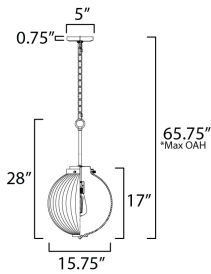

**PRODUCT DESCRIPTION**

Nostalgic spherical glass volumes with a ribbed pattern and a dipped flat bottom, this collection offers a retro and eclectic choice for pendants and sconces. Available in Oil Rubbed Bronze, Satin Brass, and Satin Nickel, these fixtures provide elegant illumination, adding distinctive style to common spaces.

\*max overall height

**MEASUREMENTS**

DIMENSION : 15.75" L x 15.75" W x 28" H  
 MAX OAH : 65.75" OAH  
 CANOPY : 5" W x 0.75" H x 5" L  
 HANGING WEIGHT : 8.6 lb

**LAMPING**

INPUT VOLTAGE : 120V  
 BULB : 1 x 60W Incandescent E26 Medium , 60W Total  
 BULB INCLUDED : (Not Included)  
 DIMMABLE : Y