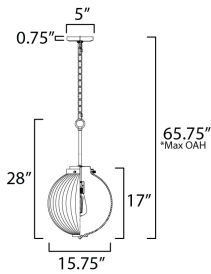

**PRODUCT DESCRIPTION**

Nostalgic spherical glass volumes with a ribbed pattern and a dipped flat bottom, this collection offers a retro and eclectic choice for pendants and sconces. Available in Oil Rubbed Bronze, Satin Brass, and Satin Nickel, these fixtures provide elegant illumination, adding distinctive style to common spaces.

\*max overall height

**MEASUREMENTS**

- DIMENSION : 15.75" L x 15.75" W x 28" H
- MAX OAH : 65.75" OAH
- CANOPY : 5" W x 0.75" H x 5" L
- HANGING WEIGHT : 8.6 lb

**LAMPING**

- INPUT VOLTAGE : 120V
- BULB : 1 x 60W Incandescent E26 Medium , 60W Total
- BULB INCLUDED : (Not Included)
- DIMMABLE : Y