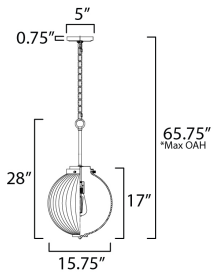

**PRODUCT DESCRIPTION**

Nostalgic spherical glass volumes with a ribbed pattern and a dipped flat bottom, this collection offers a retro and eclectic choice for pendants and sconces. Available in Oil Rubbed Bronze, Satin Brass, and Satin Nickel, these fixtures provide elegant illumination, adding distinctive style to common spaces.

\*max overall height

**MEASUREMENTS**

DIMENSION : 15.75" L x 15.75" W x 28" H  
 MAX OAH : 65.75" OAH  
 CANOPY : 5" W x 0.75" H x 5" L  
 HANGING WEIGHT : 8.6 lb

**LAMPING**

INPUT VOLTAGE : 120V  
 BULB : 1 x 60W Incandescent E26 Medium , 60W Total  
 BULB INCLUDED : (Not Included)  
 DIMMABLE : Y