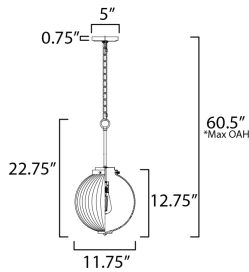

**PRODUCT DESCRIPTION**

Nostalgic spherical glass volumes with a ribbed pattern and a dipped flat bottom, this collection offers a retro and eclectic choice for pendants and sconces. Available in Oil Rubbed Bronze, Satin Brass, and Satin Nickel, these fixtures provide elegant illumination, adding distinctive style to common spaces.

\*max overall height

**MEASUREMENTS**

DIMENSION : 11.75" L x 11.75" W x 22.75" H  
 MAX OAH : 60.5" OAH  
 CANOPY : 5" W x 0.75" H x 5" L  
 HANGING WEIGHT : 5.95 lb

**LAMPING**

INPUT VOLTAGE : 120V  
 BULB : 1 x 60W Incandescent E26 Medium , 60W Total  
 BULB INCLUDED : (Not Included)  
 DIMMABLE : Y