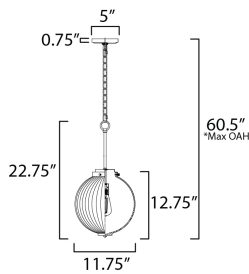

**PRODUCT DESCRIPTION**

Nostalgic spherical glass volumes with a ribbed pattern and a dipped flat bottom, this collection offers a retro and eclectic choice for pendants and sconces. Available in Oil Rubbed Bronze, Satin Brass, and Satin Nickel, these fixtures provide elegant illumination, adding distinctive style to common spaces.

\*max overall height

**MEASUREMENTS**

DIMENSION : 11.75" L x 11.75" W x 22.75" H  
 MAX OAH : 60.5" OAH  
 CANOPY : 5" W x 0.75" H x 5" L  
 HANGING WEIGHT : 5.95 lb

**LAMPING**

INPUT VOLTAGE : 120V  
 BULB : 1 x 60W Incandescent E26 Medium , 60W Total  
 BULB INCLUDED : (Not Included)  
 DIMMABLE : Y