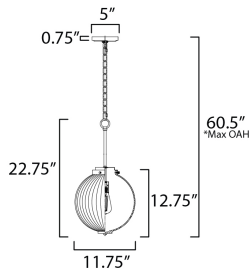

PRODUCT DESCRIPTION

Nostalgic spherical glass volumes with a ribbed pattern and a dipped flat bottom, this collection offers a retro and eclectic choice for pendants and sconces. Available in Oil Rubbed Bronze, Satin Brass, and Satin Nickel, these fixtures provide elegant illumination, adding distinctive style to common spaces.

*max overall height

MEASUREMENTS

DIMENSION : 11.75" L x 11.75" W x 22.75" H
 MAX OAH : 60.5" OAH
 CANOPY : 5" W x 0.75" H x 5" L
 HANGING WEIGHT : 5.95 lb

LAMPING

INPUT VOLTAGE : 120V
 BULB : 1 x 60W Incandescent E26 Medium , 60W Total
 BULB INCLUDED : (Not Included)
 DIMMABLE : Y

FINISHES OPTION

-  Oil Rubbed Bronze (OI)
-  Satin Brass (SBR)
-  Satin Nickel (SN)

GLASS

Clear Ribbed CR

MATERIAL

Steel, Glass

RATINGS

cETLus
 Dry Location