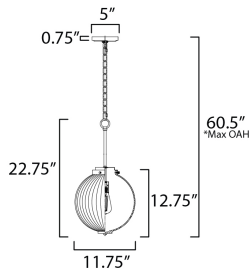

PRODUCT DESCRIPTION

Nostalgic spherical glass volumes with a ribbed pattern and a dipped flat bottom, this collection offers a retro and eclectic choice for pendants and sconces. Available in Oil Rubbed Bronze, Satin Brass, and Satin Nickel, these fixtures provide elegant illumination, adding distinctive style to common spaces.

*max overall height

MEASUREMENTS

- DIMENSION : 11.75" L x 11.75" W x 22.75" H
- MAX OAH : 60.5" OAH
- CANOPY : 5" W x 0.75" H x 5" L
- HANGING WEIGHT : 5.95 lb

LAMPING

- INPUT VOLTAGE : 120V
- BULB : 1 x 60W Incandescent E26 Medium , 60W Total
- BULB INCLUDED : (Not Included)
- DIMMABLE : Y

FINISHES OPTION

-  Oil Rubbed Bronze (OI)
-  Satin Brass (SBR)
-  Satin Nickel (SN)

GLASS

Clear Ribbed CR

MATERIAL

Steel, Glass

RATINGS

cETLus
Dry Location