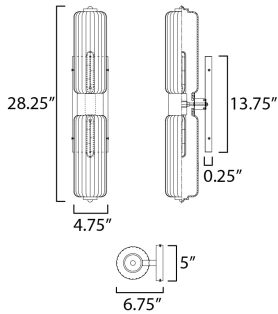

**MEASUREMENTS**

DIMENSION : 5" W x 28.25" H x 6.75" Ext  
 MAX OAH : 5" W x 13.75" H  
 HANGING WEIGHT : 6.06 lb

**LAMPING**

INPUT VOLTAGE : 120V  
 BULB : 2 x 60W Incandescent E26 Medium , 120W Total  
 BULB INCLUDED : (Not Included)  
 DIMMABLE : Y  
 LIGHTING\_DIRECTION : Up & down