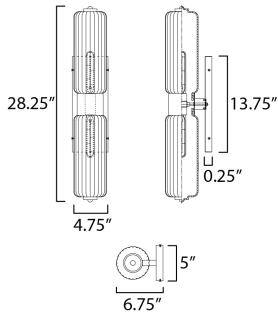

**MEASUREMENTS**

DIMENSION : 5" W x 28.25" H x 6.75" Ext  
 MAX OAH : 5" W x 13.75" H  
 HANGING WEIGHT : 6.06 lb

**LAMPING**

INPUT VOLTAGE : 120V  
 BULB : 2 x 60W Incandescent E26 Medium , 120W Total  
 BULB INCLUDED : (Not Included)  
 DIMMABLE : Y  
 LIGHTING\_DIRECTION : Up & down