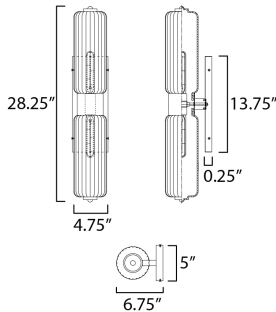

MEASUREMENTS

DIMENSION : 5" W x 28.25" H x 6.75" Ext
 MAX OAH : 5" W x 13.75" H
 HANGING WEIGHT : 6.06 lb

LAMPING

INPUT VOLTAGE : 120V
 BULB : 2 x 60W Incandescent E26 Medium , 120W Total
 BULB INCLUDED : (Not Included)
 DIMMABLE : Y
 LIGHTING_DIRECTION : Up & down