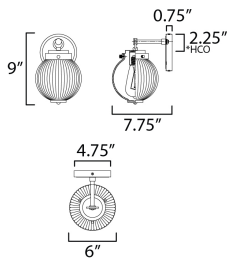

PRODUCT DESCRIPTION

Nostalgic spherical glass volumes with a ribbed pattern and a dipped flat bottom, this collection offers a retro and eclectic choice for pendants and sconces. Available in Oil Rubbed Bronze, Satin Brass, and Satin Nickel, these fixtures provide elegant illumination, adding distinctive style to common spaces.

MEASUREMENTS

DIMENSION : 6" W x 9" H x 7.75" Ext
MAX OAH : 4.75" W x 4.75" H
HANGING WEIGHT : 1.98 lb

LAMPING

INPUT VOLTAGE : 120V
BULB : 1 x 60W Incandescent E26 Medium , 60W Total
BULB INCLUDED : (Not Included)
DIMMABLE : Y
LIGHTING_DIRECTION : Down

FINISHES OPTION

- Oil Rubbed Bronze (OI)
- Satin Brass (SBR)
- Satin Nickel (SN)

GLASS

Clear Ribbed CR

MATERIAL

Steel, Glass

RATINGS

cETLus
Damp Location

ADDITIONAL

INSTALL UP/DOWN: Down
OPERATING TEMPERATURE:
-20°C (-4°F), 40°C (104°F)

Always consult a qualified electrician before installing any lighting product.