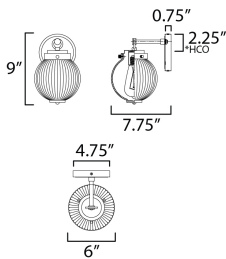

PRODUCT DESCRIPTION

Nostalgic spherical glass volumes with a ribbed pattern and a dipped flat bottom, this collection offers a retro and eclectic choice for pendants and sconces. Available in Oil Rubbed Bronze, Satin Brass, and Satin Nickel, these fixtures provide elegant illumination, adding distinctive style to common spaces.

MEASUREMENTS

DIMENSION : 6" W x 9" H x 7.75" Ext
MAX OAH : 4.75" W x 4.75" H
HANGING WEIGHT : 1.98 lb

LAMPING

INPUT VOLTAGE : 120V
BULB : 1 x 60W Incandescent E26 Medium , 60W Total
BULB INCLUDED : (Not Included)
DIMMABLE : Y
LIGHTING_DIRECTION : Down

FINISHES OPTION

- Oil Rubbed Bronze (OI)
- Satin Brass (SBR)
- Satin Nickel (SN)

GLASS

Clear Ribbed CR

MATERIAL

Steel, Glass

RATINGS

cETLus
Damp Location

ADDITIONAL

INSTALL UP/DOWN: Down
OPERATING TEMPERATURE:
-20°C (-4°F), 40°C (104°F)

Always consult a qualified electrician before installing any lighting product.