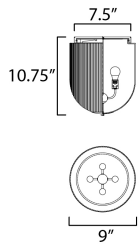

PRODUCT DESCRIPTION

MEASUREMENTS

DIMENSION : 9" L x 9" W x 10.75" H
 CANOPY : 7.5" W x 1.5" H x 7.5" L
 HANGING WEIGHT : 3.97 lb

LAMPING

INPUT VOLTAGE : 120V
 BULB : 1 x 60W Incandescent E26 Medium , 60W Total
 BULB INCLUDED : (Not Included)
 DIMMABLE : Y