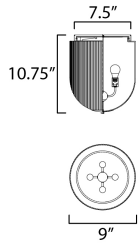

PRODUCT DESCRIPTION

MEASUREMENTS

DIMENSION : 9" L x 9" W x 10.75" H
 CANOPY : 7.5" W x 1.5" H x 7.5" L
 HANGING WEIGHT : 3.97 lb

LAMPING

INPUT VOLTAGE : 120V
 BULB : 1 x 60W Incandescent E26 Medium , 60W Total
 BULB INCLUDED : (Not Included)
 DIMMABLE : Y