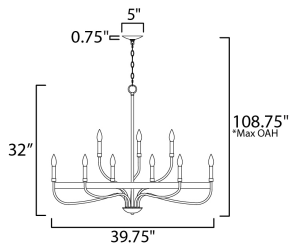

*max overall height

MEASUREMENTS

- DIMENSION : 39.75" L x 39.75" W x 32" H
- MAX OAH : 108.75" OAH
- CANOPY : 5" W x 0.75" H x 5" L
- HANGING WEIGHT : 14.74 lb

LAMPING

- INPUT VOLTAGE : 120V
- BULB : 9 x 60W Incandescent E12 Candelabra , 540W Total
- BULB INCLUDED : (Not Included)
- DIMMABLE : Y