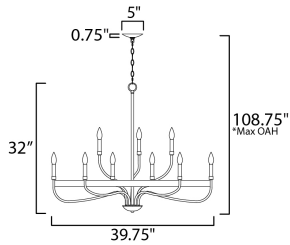

*max overall height

MEASUREMENTS

- DIMENSION : 39.75" L x 39.75" W x 32" H
- MAX OAH : 108.75" OAH
- CANOPY : 5" W x 0.75" H x 5" L
- HANGING WEIGHT : 14.74 lb

LAMPING

- INPUT VOLTAGE : 120V
- BULB : 9 x 60W Incandescent E12 Candelabra , 540W Total
- BULB INCLUDED : (Not Included)
- DIMMABLE : Y