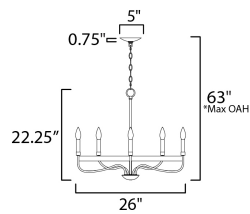

*max overall height

MEASUREMENTS

- DIMENSION : 26" L x 26" W x 22.25" H
- MAX OAH : 63" OAH
- CANOPY : 5" W x 0.75" H x 5" L
- HANGING WEIGHT : 7.35 lb

LAMPING

- INPUT VOLTAGE : 120V
- BULB : 5 x 60W Incandescent E12 Candelabra , 300W Total
- BULB INCLUDED : (Not Included)
- DIMMABLE : Y