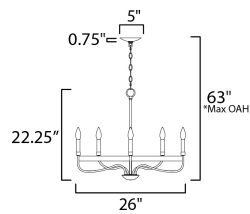

\*max overall height

**MEASUREMENTS**

- DIMENSION : 26" L x 26" W x 22.25" H
- MAX OAH : 63" OAH
- CANOPY : 5" W x 0.75" H x 5" L
- HANGING WEIGHT : 7.35 lb

**LAMPING**

- INPUT VOLTAGE : 120V
- BULB : 5 x 60W Incandescent E12 Candelabra , 300W Total
- BULB INCLUDED : (Not Included)
- DIMMABLE : Y