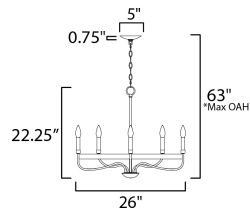

*max overall height

MEASUREMENTS

- DIMENSION : 26" L x 26" W x 22.25" H
- MAX OAH : 63" OAH
- CANOPY : 5" W x 0.75" H x 5" L
- HANGING WEIGHT : 7.35 lb

LAMPING

- INPUT VOLTAGE : 120V
- BULB : 5 x 60W Incandescent E12 Candelabra , 300W Total
- BULB INCLUDED : (Not Included)
- DIMMABLE : Y