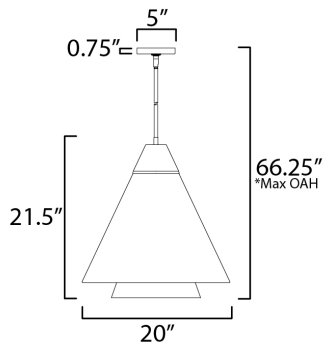

MEASUREMENTS

DIMENSION	: 20" L x 20" W x 21.5" H
MAX OAH	: 66.25" OAH
CANOPY	: 5" W x 0.75" H x 5" L
HANGING WEIGHT	: 12.3 lb

LAMPING

INPUT VOLTAGE	: 120V
BULB	: 1 x 60W Incandescent E26 Medium , 60W Total
BULB INCLUDED	: (Not Included)
DIMMABLE	: Y