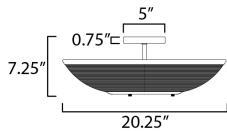

MEASUREMENTS

- DIMENSION : 20.25" L x 20.25" W x 7.25" H x 7.25" Ext
- MAX OAH : 5" W x 5" H
- CANOPY : 5" W x 0.75" H x 5" L
- HANGING WEIGHT : 4.62 lb

LAMPING

- INPUT VOLTAGE : 120V
- BULB : 3 x 60W Incandescent E12 Candelabra , 180W Total
- BULB INCLUDED : (Not Included)
- DIMMABLE : Y
- LIGHTING_DIRECTION : Omni