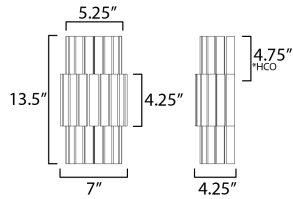

LAMPING

INPUT VOLTAGE : 120V
BULB : 2 x 60W Incandescent E12 Candelabra , 120W Total
BULB INCLUDED : (Not Included)
DIMMABLE : Y