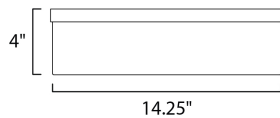

MEASUREMENTS

DIMENSION : 14.25" L x 14.25" W x 4" H
 CANOPY : 13.75" W x 1" H x 13.75" L
 HANGING WEIGHT : 6.6 lb

LAMPING

INPUT VOLTAGE : 120V
 BULB : 2 x 40W Incandescent E26 Medium , 80W Total
 BULB INCLUDED : (Not Included)
 DIMMABLE : Y