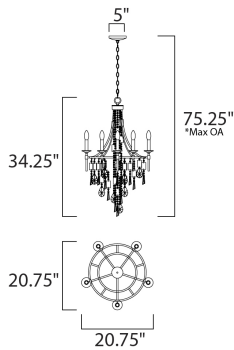

PRODUCT DESCRIPTION

Smaller scale chandeliers finished in Golden Silver are draped with strands of Capiz Shell and crystal. These chandeliers work well in bedroom and bath areas as well as smaller dining rooms.

*max overall height

MEASUREMENTS

- DIMENSION : 20.75" L x 20.75" W x 34.25" H
- MAX OAH : 75.25" OAH
- CANOPY : 5" W x 1.25" H x 5" L
- HANGING WEIGHT : 9.68 lb
- WIRE LENGTH : 120"

LAMPING

- INPUT VOLTAGE : 120V
- BULB : 5 x 60W Incandescent E12 Candelabra , 300W Total
- BULB INCLUDED : (Not Included)
- DIMMABLE : Yes