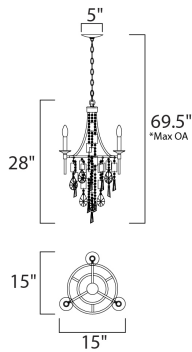

\*max overall height

**MEASUREMENTS**

- DIMENSION : 15" L x 15" W x 28" H
- MAX OAH : 69.5" OAH
- CANOPY : 5" W x 1.25" H x 5" L
- HANGING WEIGHT : 6.6 lb
- WIRE LENGTH : 120"

**LAMPING**

- INPUT VOLTAGE : 120V
- BULB : 3 x 60W Incandescent E12 Candelabra , 180W Total
- BULB INCLUDED : (Not Included)
- DIMMABLE : Yes