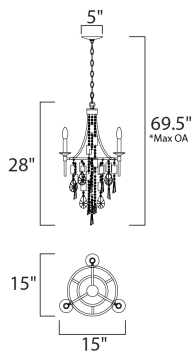

*max overall height

MEASUREMENTS

- DIMENSION : 15" L x 15" W x 28" H
- MAX OAH : 69.5" OAH
- CANOPY : 5" W x 1.25" H x 5" L
- HANGING WEIGHT : 6.6 lb
- WIRE LENGTH : 120"

LAMPING

- INPUT VOLTAGE : 120V
- BULB : 3 x 60W Incandescent E12 Candelabra , 180W Total
- BULB INCLUDED : (Not Included)
- DIMMABLE : Yes