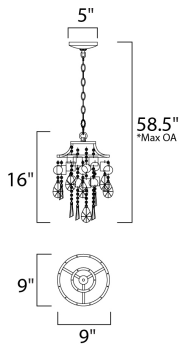

*max overall height

MEASUREMENTS

- DIMENSION : 9" L x 9" W x 16" H
- MAX OAH : 58.5" OAH
- CANOPY : 5" W x 1.25" H x 5" L
- HANGING WEIGHT : 3.52 lb
- WIRE LENGTH : 120"

LAMPING

- INPUT VOLTAGE : 120V
- BULB : 1 x 60W Incandescent E26 Medium , 60W Total
- BULB INCLUDED : (Not Included)
- DIMMABLE : Yes