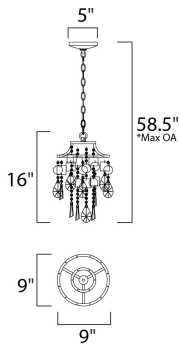

\*max overall height

**MEASUREMENTS**

- DIMENSION : 9" L x 9" W x 16" H
- MAX OAH : 58.5" OAH
- CANOPY : 5" W x 1.25" H x 5" L
- HANGING WEIGHT : 3.52 lb
- WIRE LENGTH : 120"

**LAMPING**

- INPUT VOLTAGE : 120V
- BULB : 1 x 60W Incandescent E26 Medium , 60W Total
- BULB INCLUDED : (Not Included)
- DIMMABLE : Yes