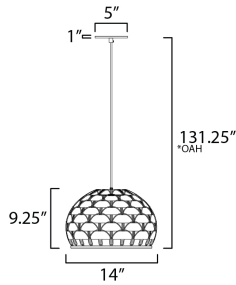

**PRODUCT DESCRIPTION**

Woven bamboo strips are used to make a layered coastal pendant. Light escapes between the gaps in the material that is woven by hand that has a homespun warmth and natural appeal.

\*max overall height

**MEASUREMENTS**

- DIMENSION : 14" L x 14" W x 9.25" H
- MAX OAH : 131.25" OAH
- CANOPY : 5" W x 0.25" H x 5" L
- HANGING WEIGHT : 2.27115 lb

**LAMPING**

- INPUT VOLTAGE : 120V
- BULB : 1 x 60W Incandescent E26 Medium , 60W Total
- BULB INCLUDED : (Not Included)
- DIMMABLE : Y