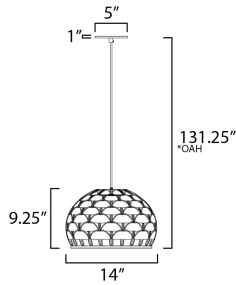

PRODUCT DESCRIPTION

Woven bamboo strips are used to make a layered coastal pendant. Light escapes between the gaps in the material that is woven by hand that has a homespun warmth and natural appeal.

*max overall height

MEASUREMENTS

- DIMENSION : 14" L x 14" W x 9.25" H
- MAX OAH : 131.25" OAH
- CANOPY : 5" W x 0.25" H x 5" L
- HANGING WEIGHT : 2.27115 lb

LAMPING

- INPUT VOLTAGE : 120V
- BULB : 1 x 60W Incandescent E26 Medium , 60W Total
- BULB INCLUDED : (Not Included)
- DIMMABLE : Y