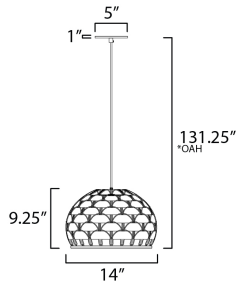

PRODUCT DESCRIPTION

Woven bamboo strips are used to make a layered coastal pendant. Light escapes between the gaps in the material that is woven by hand that has a homespun warmth and natural appeal.

*max overall height

MEASUREMENTS

- DIMENSION : 14" L x 14" W x 9.25" H
- MAX OAH : 131.25" OAH
- CANOPY : 5" W x 0.25" H x 5" L
- HANGING WEIGHT : 2.27115 lb

LAMPING

- INPUT VOLTAGE : 120V
- BULB : 1 x 60W Incandescent E26 Medium , 60W Total
- BULB INCLUDED : (Not Included)
- DIMMABLE : Y