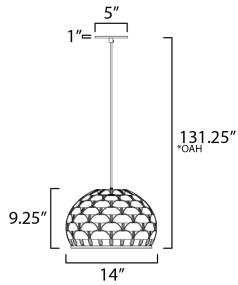

PRODUCT DESCRIPTION

Woven bamboo strips are used to make a layered coastal pendant. Light escapes between the gaps in the material that is woven by hand that has a homespun warmth and natural appeal.

*max overall height

MEASUREMENTS

- DIMENSION : 14" L x 14" W x 9.25" H
- MAX OAH : 131.25" OAH
- CANOPY : 5" W x 0.25" H x 5" L
- HANGING WEIGHT : 2.27115 lb

LAMPING

- INPUT VOLTAGE : 120V
- BULB : 1 x 60W Incandescent E26 Medium , 60W Total
- BULB INCLUDED : (Not Included)
- DIMMABLE : Y