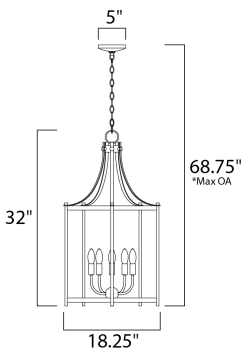

PRODUCT DESCRIPTION

Classic open air frames of Oil Rubbed Bronze with rich Antique Brass accents give this classic design an upscale appearance at a price everyone can afford.

*max overall height

MEASUREMENTS

- DIMENSION : 18.25" L x 18.25" W x 32" H
- MAX OAH : 68.75" OAH
- CANOPY : 5" W x 0.75" H x 5" L
- HANGING WEIGHT : 7.7 lb
- WIRE LENGTH : 120"

LAMPING

- INPUT VOLTAGE : 120V
- BULB : 5 x 60W Incandescent E12 Candelabra , 300W Total
- BULB INCLUDED : (Not Included)
- DIMMABLE : Yes

FINISHES OPTION

Oil Rubbed Bronze / Antique Brass (OIAB)

MATERIAL

Steel

RATINGS

cETLus
Dry Location

ADDITIONAL

ADJUSTABLE
OPERATING TEMPERATURE:
-20°C (-4°F), 40°C (104°F)

Always consult a qualified electrician before installing any lighting product.