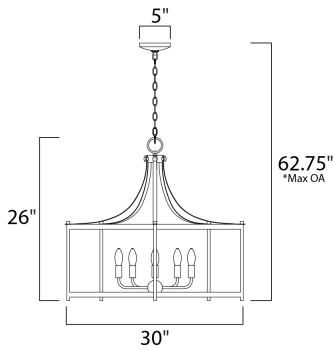

PRODUCT DESCRIPTION

Classic open air frames of Oil Rubbed Bronze with rich Antique Brass accents give this classic design an upscale appearance at a price everyone can afford.

*max overall height

MEASUREMENTS

- DIMENSION : 30" L x 30" W x 26" H
- MAX OAH : 62.75" OAH
- CANOPY : 5" W x 0.75" H x 5" L
- HANGING WEIGHT : 8.8 lb
- WIRE LENGTH : 120"

LAMPING

- INPUT VOLTAGE : 120V
- BULB : 5 x 60W Incandescent E12 Candelabra , 300W Total
- BULB INCLUDED : (Not Included)
- DIMMABLE : Yes

FINISHES OPTION

Oil Rubbed Bronze / Antique Brass (OIAB)

MATERIAL

Steel

RATINGS

cETLus
Dry Location

ADDITIONAL

ADJUSTABLE
OPERATING TEMPERATURE:
-20°C (-4°F), 40°C (104°F)

Always consult a qualified electrician before installing any lighting product.