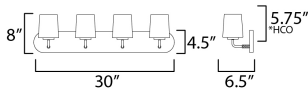

LAMPING

INPUT VOLTAGE : 120V
BULB : 4 x 60W Incandescent E26 Medium , 240W Total
BULB INCLUDED : (Not Included)
DIMMABLE : Y
LIGHTING_DIRECTION : Up/Down