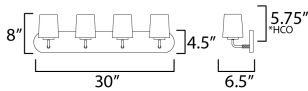

LAMPING

INPUT VOLTAGE : 120V
BULB : 4 x 60W Incandescent E26 Medium , 240W Total
BULB INCLUDED : (Not Included)
DIMMABLE : Y
LIGHTING_DIRECTION : Up/Down