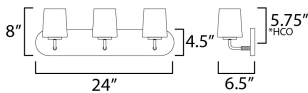

LAMPING

INPUT VOLTAGE : 120V
BULB : 3 x 60W Incandescent E26 Medium , 180W Total
BULB INCLUDED : (Not Included)
DIMMABLE : Y
LIGHTING_DIRECTION : Up/Down