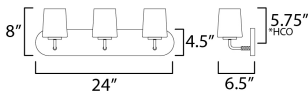

LAMPING

INPUT VOLTAGE : 120V
BULB : 3 x 60W Incandescent E26 Medium , 180W Total
BULB INCLUDED : (Not Included)
DIMMABLE : Y
LIGHTING_DIRECTION : Up/Down