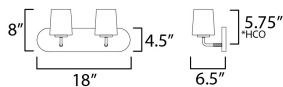

LAMPING

INPUT VOLTAGE : 120V
BULB : 2 x 60W Incandescent E26 Medium , 120W Total
BULB INCLUDED : (Not Included)
DIMMABLE : Y
LIGHTING_DIRECTION : Up/Down