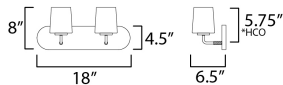

LAMPING

INPUT VOLTAGE : 120V
BULB : 2 x 60W Incandescent E26 Medium , 120W Total
BULB INCLUDED : (Not Included)
DIMMABLE : Y
LIGHTING_DIRECTION : Up/Down