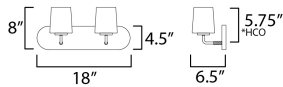

LAMPING

INPUT VOLTAGE : 120V
BULB : 2 x 60W Incandescent E26 Medium , 120W Total
BULB INCLUDED : (Not Included)
DIMMABLE : Y
LIGHTING_DIRECTION : Up/Down