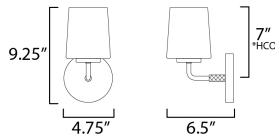

LAMPING

INPUT VOLTAGE : 120V
BULB : 1 x 60W Incandescent E26 Medium , 60W Total
BULB INCLUDED : (Not Included)
DIMMABLE : Y
LIGHTING_DIRECTION : Up/Down