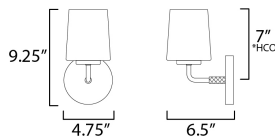

LAMPING

INPUT VOLTAGE : 120V
BULB : 1 x 60W Incandescent E26 Medium , 60W Total
BULB INCLUDED : (Not Included)
DIMMABLE : Y
LIGHTING_DIRECTION : Up/Down