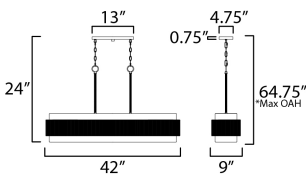

MEASUREMENTS

- DIMENSION : 42" L x 9" W x 24" H
- MAX OAH : 64.75" OAH
- CANOPY : 4.75" W x 0.75" H x 13" L
- HANGING WEIGHT : 12.4 lb

LAMPING

- INPUT VOLTAGE : 120V
- BULB : 5 x 60W Incandescent E26 Medium , 300W Total
- BULB INCLUDED : (Not Included)
- DIMMABLE : Y