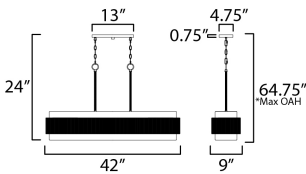

MEASUREMENTS

- DIMENSION : 42" L x 9" W x 24" H
- MAX OAH : 64.75" OAH
- CANOPY : 4.75" W x 0.75" H x 13" L
- HANGING WEIGHT : 12.4 lb

LAMPING

- INPUT VOLTAGE : 120V
- BULB : 5 x 60W Incandescent E26 Medium , 300W Total
- BULB INCLUDED : (Not Included)
- DIMMABLE : Y