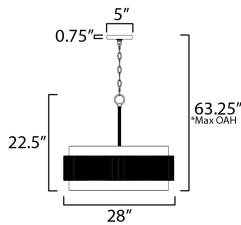

MEASUREMENTS

DIMENSION : 28" L x 28" W x 22.5" H
 MAX OAH : 63.25" OAH
 CANOPY : 5" W x 0.75" H x 5" L
 HANGING WEIGHT : 13.7 lb

LAMPING

INPUT VOLTAGE : 120V
 BULB : 4 x 60W Incandescent E26 Medium , 240W Total
 BULB INCLUDED : (Not Included)
 DIMMABLE : Y