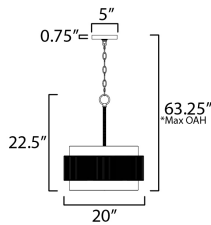

MEASUREMENTS

DIMENSION : 20" L x 20" W x 22.5" H
 MAX OAH : 63.25" OAH
 CANOPY : 5" W x 0.75" H x 5" L
 HANGING WEIGHT : 9.1 lb

LAMPING

INPUT VOLTAGE : 120V
 BULB : 3 x 60W Incandescent E26 Medium , 180W Total
 BULB INCLUDED : (Not Included)
 DIMMABLE : Y