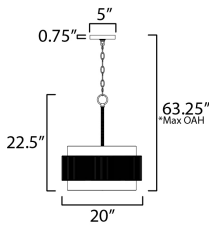

**MEASUREMENTS**

DIMENSION : 20" L x 20" W x 22.5" H  
 MAX OAH : 63.25" OAH  
 CANOPY : 5" W x 0.75" H x 5" L  
 HANGING WEIGHT : 9.1 lb

**LAMPING**

INPUT VOLTAGE : 120V  
 BULB : 3 x 60W Incandescent E26 Medium , 180W Total  
 BULB INCLUDED : (Not Included)  
 DIMMABLE : Y