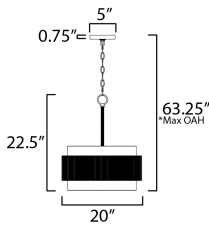

MEASUREMENTS

- DIMENSION : 20" L x 20" W x 22.5" H
- MAX OAH : 63.25" OAH
- CANOPY : 5" W x 0.75" H x 5" L
- HANGING WEIGHT : 9.1 lb

LAMPING

- INPUT VOLTAGE : 120V
- BULB : 3 x 60W Incandescent E26 Medium , 180W Total
- BULB INCLUDED : (Not Included)
- DIMMABLE : Y